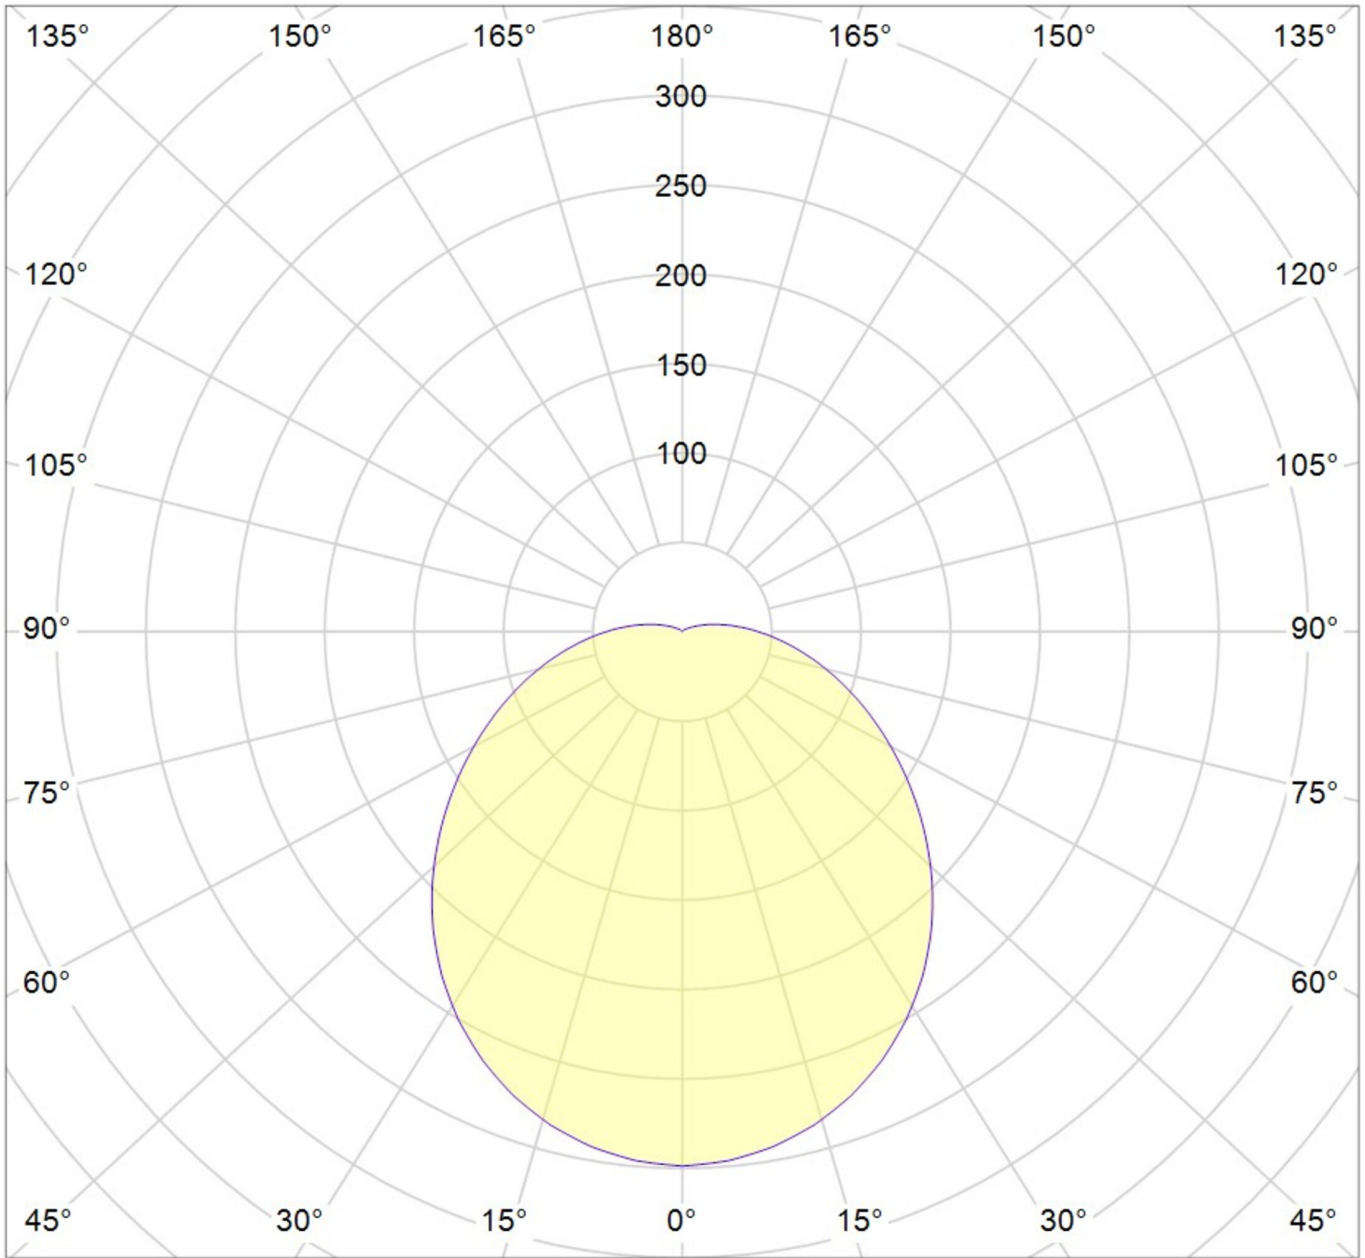

**Art.-No.: YWDRO-RAWS-2601-DS**  
**LED luminaire "RONDA", wall / ceiling surface mounting,**  
**round, 395x108mm, 26W, 1900lm, 3000K, CRI >80, IP20,**  
**silver, switchable**

LED ceiling- and wall-mounted luminaire, Ronda series. Housing made from aluminium, silver or white, IP20. Diffuser made from plastic (PMMA), opal, UV-stabilised. Operating unit can be switched, installed. Version with Casambi Bluetooth control available.

## TECHNICAL DATA

Electrical data	
Input Voltage AC	AC 220-240V / 50-60Hz
Power Factor	0.9
System power	26 W
Inrush current	10 A
Luminaires on B10A fuse	40 Stk.
Luminaires on B16A fuse	64 Stk.
DC Ready	Yes
Connection cross section	1.5 mm <sup>2</sup>
Electrical version	with internal operating device, switchable
CASAMBI Ready	Yes
Photometrical data	
Light source	LED
Colour temperature	3,000 K
Rated luminous flux	1,900 lm
Light colour	830
Colour rendering index (CRI)	> 80
Beam angle	120 °
UGR	24.5
Lifetime (h, at 25°C)	50,000 h, L80

Acceptance tests	
Certifications	CE, ROHS
Protection class	II
Ingress protection (IP) rating	IP 20
Impact resistance	IK 02
Ambient temperature	-20 to +40 C°
Storage temperature	-20 to +45 C°
Physical data	
Mounting method	ceiling mounted, wall mounted
Housing material	Aluminium
Housing colour	silver
Height (H)	108 mm
Diameter ø	395 mm
Product weight	1.4 kg
Weight incl. Packaging	1.5 kg
Packaging Length (L)	440 mm
Packaging Width (B)	440 mm
Packaging Height (H)	120 mm

**LIGHT DISTRIBUTION**

cd/klm

$\eta = 100\%$

— C0 - C180    — C90 - C270