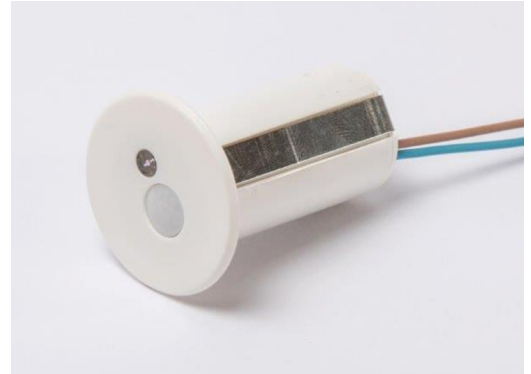

Art.-No.: YMOBM-RE-SWISSPIR
CASAMBI® motion detector Swisspir

CASAMBI® motion detectors consist of integrated CASAMBI® technology and make it possible to control luminaires without wiring work. Use the CASAMBI® app to configure parameters such as brightness and automatically switching on and off at dusk or movement. This can result in savings of up to 90%. The sensors are available in various designs for ceiling mounting or recessed installation and various detection zones from 5 to 28 m.

TECHNICAL DATA

Electrical data	
Input Voltage AC	AC 220-240V / 50-60Hz
Connection cross section	0.5 mm ²
Communication type	Bluetooth
Sensor technology	wert.Sensortechnologie.Infrarot
Range	7 m
Detection angle	100 °
Frequency band	2,4...2,486 GHz
max. transmission power	+4 dBm
CASAMBI Inside	Yes
Acceptance tests	
Certifications	CE
Protection class	II
Ingress protection (IP) rating	IP 44
Ambient temperature	-20 to +50 C°
Storage temperature	-25 to +65 C°
Physical data	
Mounting method	recessed ceiling mounted
Housing material	Polycarbonate
Housing colour	white
Length (L)	48 mm
Width (B)	38 mm
Product weight	25 g