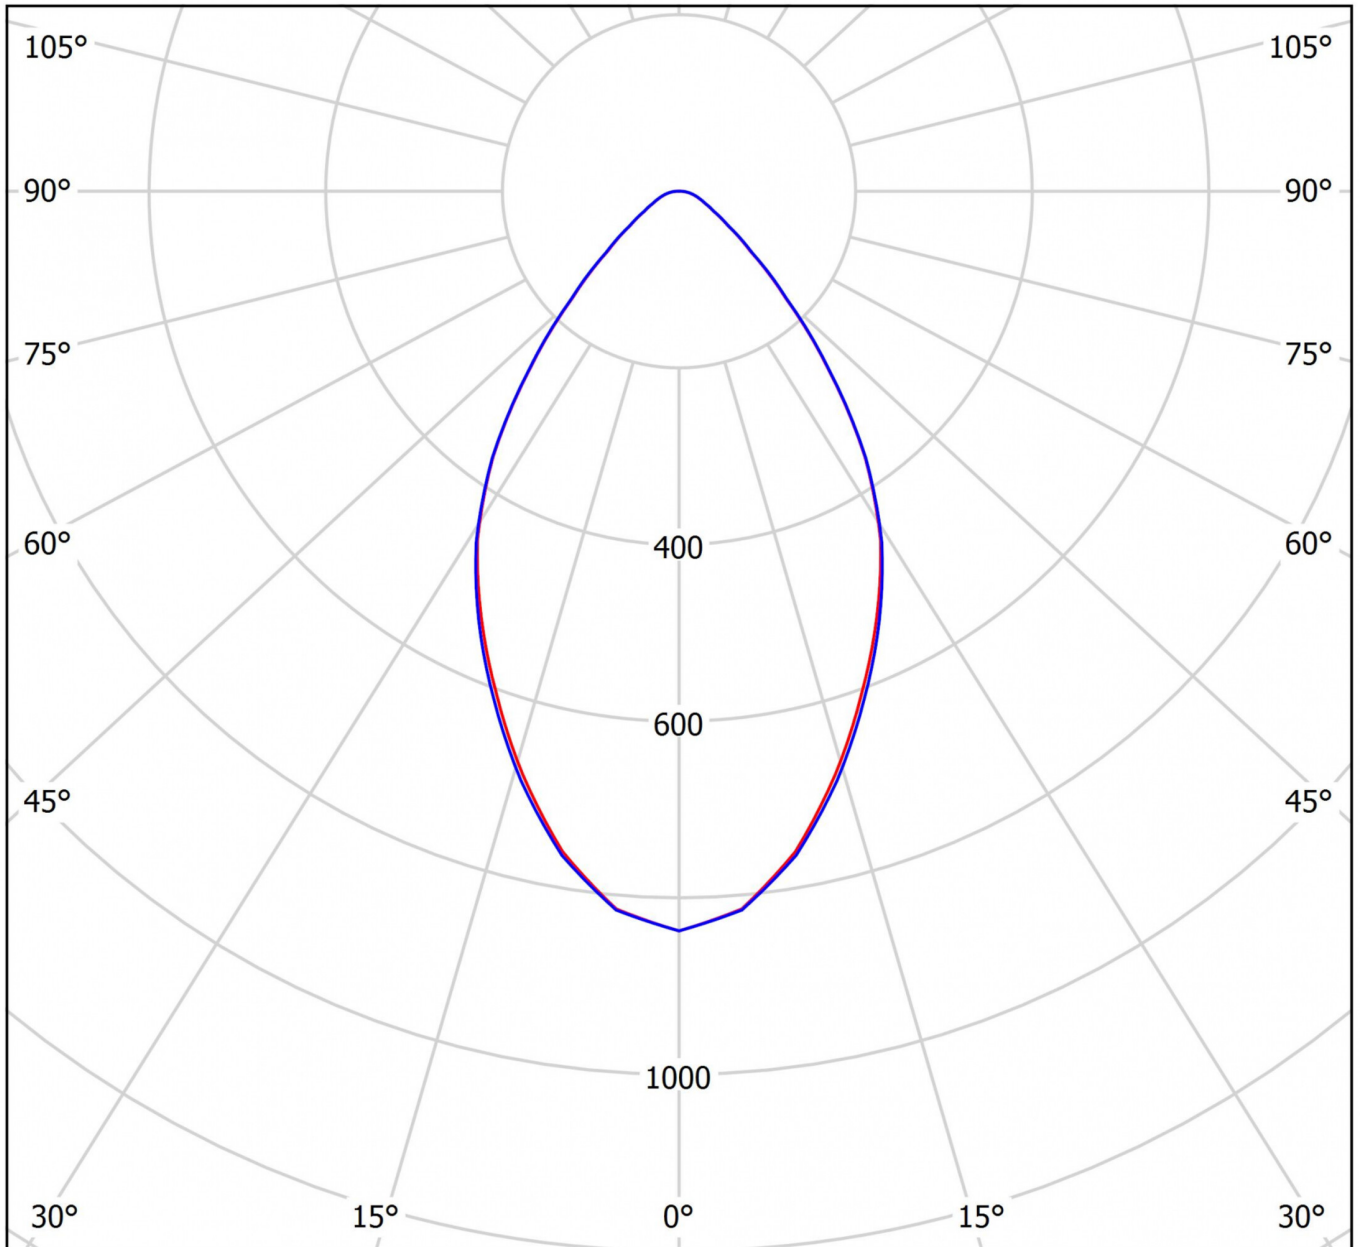

TECHNICAL DATA

Electrical data	
Input Voltage AC	AC 220-240V / 50-60Hz
Power Factor	0.95
System power	37 W
Inrush current	5 A
Inrush current duration	50 µs
Luminaires on B10A fuse	30 Stk.
Luminaires on B16A fuse	50 Stk.
Luminaires on C10A fuse	50 Stk.
Luminaires on C16A fuse	83 Stk.
Connection cross section	1.5 mm ²
Dimming	DALI
Electrical version	with internal operating device, dimmable
CASAMBI Ready	Yes
Photometrical data	
Light source	LED
Colour temperature	4,000 K
Rated luminous flux	3,500 lm
Luminous efficacy	95 lm/W
Light colour	840
Colour rendering index (CRI)	> 80
Colour tolerance	3
Beam angle	64,2/64,4 °
Lifetime (h, at 25°C)	50,000 h, L80

LIGHT DISTRIBUTION

cd/klm

— C0 - C180

— C90 - C270

$\eta = 100\%$